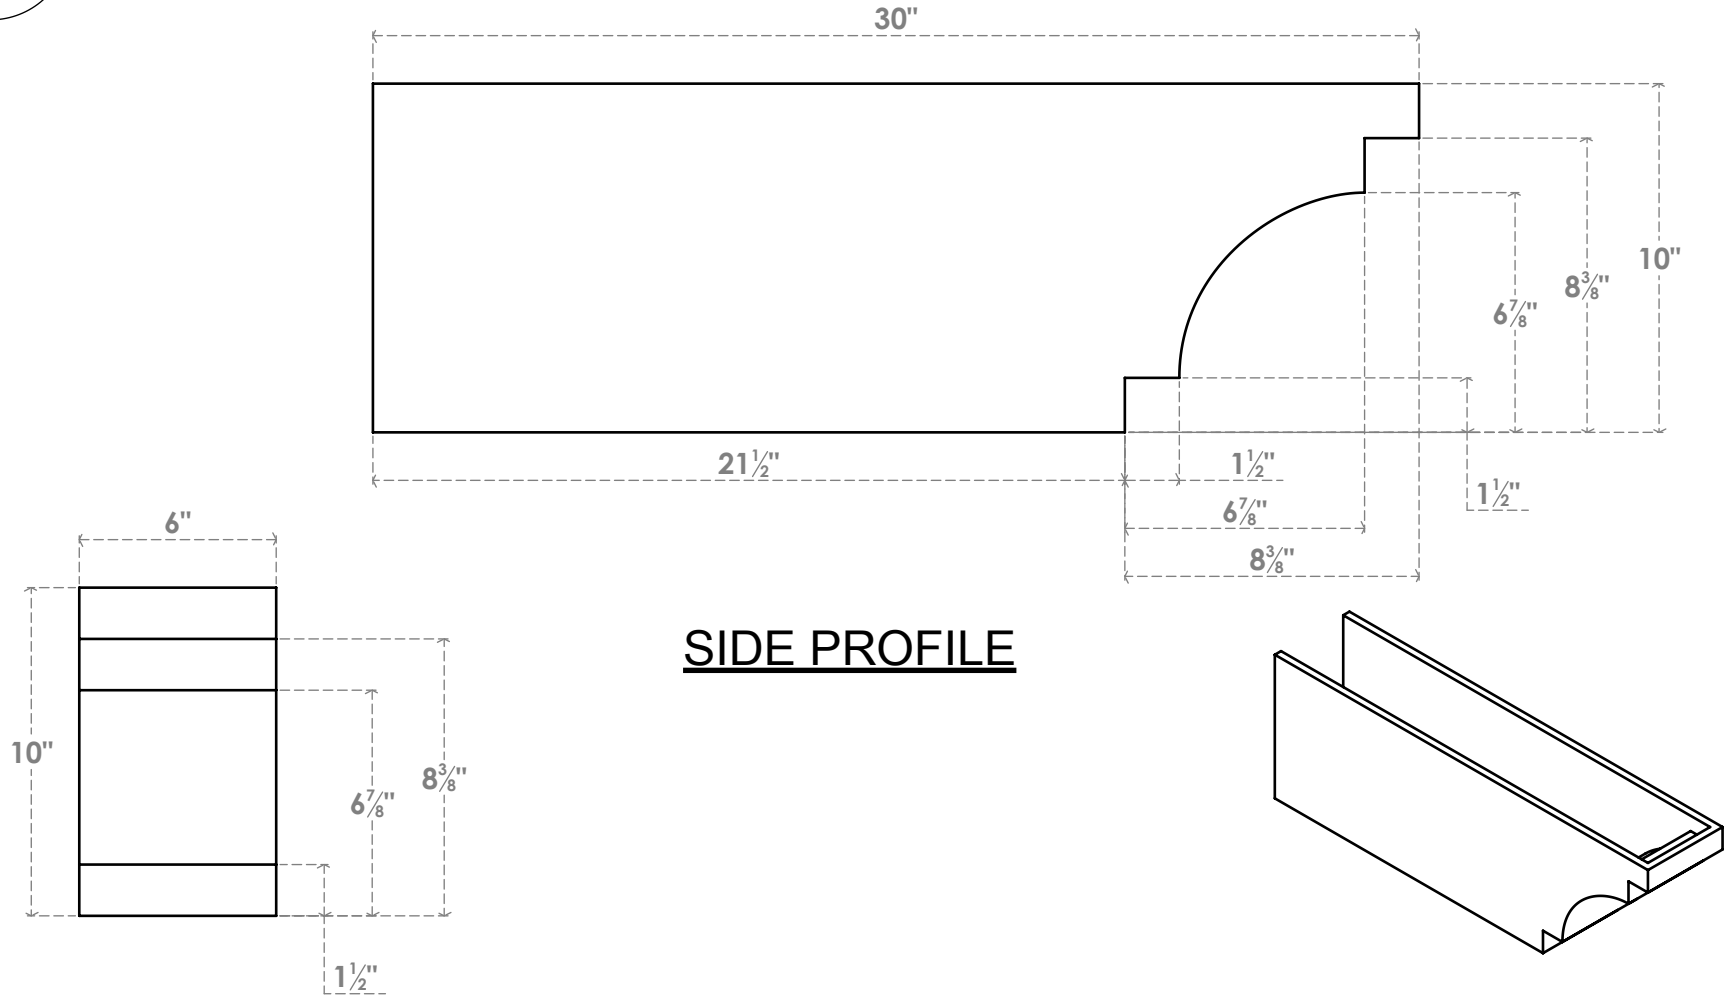

RFTP06X10X30MED

6"W X 10"H X 30"L MEDITERRANEAN ARCHITECTURAL GRADE PVC RAFTER TAIL

FRONT PROFILE

SIDE PROFILE

ISOMETRIC

EKENA MILLWORK
 2300 WEST MAIN ST.
 CLARKSVILLE, TX 75426
 TOLL FREE: 866-607-0453
 WWW.EKENAMILLWORK.COM

NOTES

1. INSTALLATION TO BE COMPLETED IN ACCORDANCE WITH MANUFACTURER'S SPECIFICATIONS.
2. DRAWING MAY NOT BE TO SCALE
3. THIS DRAWING IS INTENDED FOR DESIGN AND PLANNING PURPOSES ONLY.
4. ALL INFORMATION CONTAINED HEREIN WAS CURRENT AT THE TIME OF DEVELOPMENT BUT MUST BE REVIEWED AND APPROVED BY THE PRODUCT MANUFACTURER TO BE CONSIDERED ACCURATE.
5. ARCHITECTURAL GRADE PVC PRODUCTS ARE MADE FROM EXPANDED CELLULAR PVC AND COME NATURALLY WHITE BUT MAY BE PAINTED